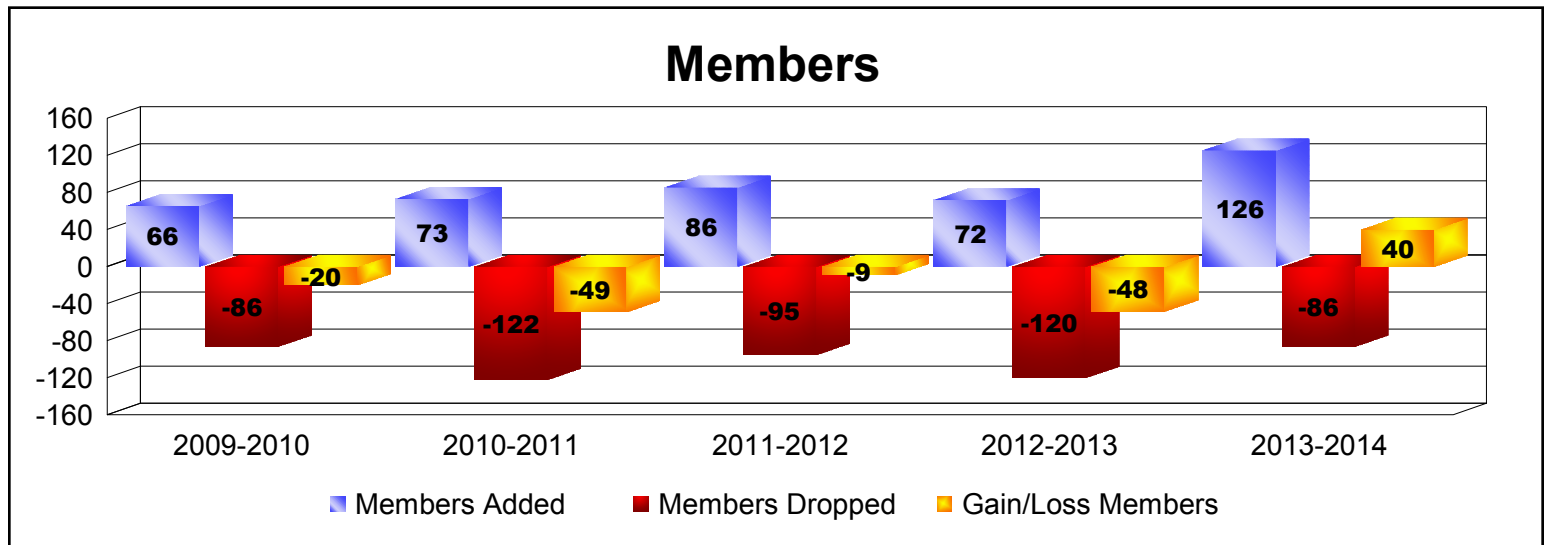

Year	New Clubs	Dropped Clubs	Gain/ Loss Clubs	New Members	Charter Members	Reinstate Members	Transfer Members	Total Member Added	Total Members Dropped	Gain/ Loss Members
2009-2010	0	0	0	58	0	2	6	66	-86	-20
2010-2011	0	-2	-2	62	0	6	5	73	-122	-49
2011-2012	1	-1	0	60	21	4	1	86	-95	-9
2012-2013	0	-3	-3	60	0	4	8	72	-120	-48
2013-2014	3	0	3	55	61	5	5	126	-86	40
Average	1	-1	0	59	16	4	5	85	-102	-17

Year	New Clubs	Dropped Clubs	Gain/ Loss Clubs	New Members	Charter Members	Reinstate Members	Transfer Members	Total Member Added	Total Members Dropped	Gain/ Loss Members
2009-2010	0	0	0	4	0	1	0	5	-5	0
2010-2011	0	0	0	1	0	0	0	1	0	1
2011-2012	0	0	0	6	0	0	0	6	-7	-1
2012-2013	0	0	0	1	0	0	0	1	-3	-2
2013-2014	0	0	0	2	0	1	0	3	-2	1
Average	0	0	0	3	0	0	0	3	-3	0