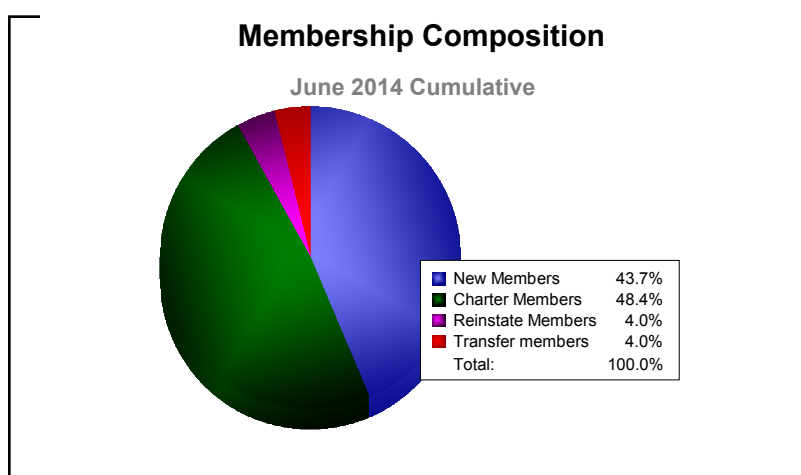

Year	New Clubs	Dropped Clubs	Gain/ Loss Clubs	New Members	Charter Members	Reinstate Members	Transfer Members	Total Member Added	Total Members Dropped	Gain/ Loss Members
2009-2010	0	0	0	58	0	2	6	66	-86	-20
2010-2011	0	-2	-2	62	0	6	5	73	-122	-49
2011-2012	1	-1	0	60	21	4	1	86	-95	-9
2012-2013	0	-3	-3	60	0	4	8	72	-120	-48
2013-2014	3	0	3	55	61	5	5	126	-86	40
Average	1	-1	0	59	16	4	5	85	-102	-17

Year	New Clubs	Dropped Clubs	Gain/ Loss Clubs	New Members	Charter Members	Reinstate Members	Transfer Members	Total Member Added	Total Members Dropped	Gain/ Loss Members
2009-2010	0	0	0	4	0	1	0	5	-5	0
2010-2011	0	0	0	1	0	0	0	1	0	1
2011-2012	0	0	0	6	0	0	0	6	-7	-1
2012-2013	0	0	0	1	0	0	0	1	-3	-2
2013-2014	0	0	0	2	0	1	0	3	-2	1
Average	0	0	0	3	0	0	0	3	-3	0