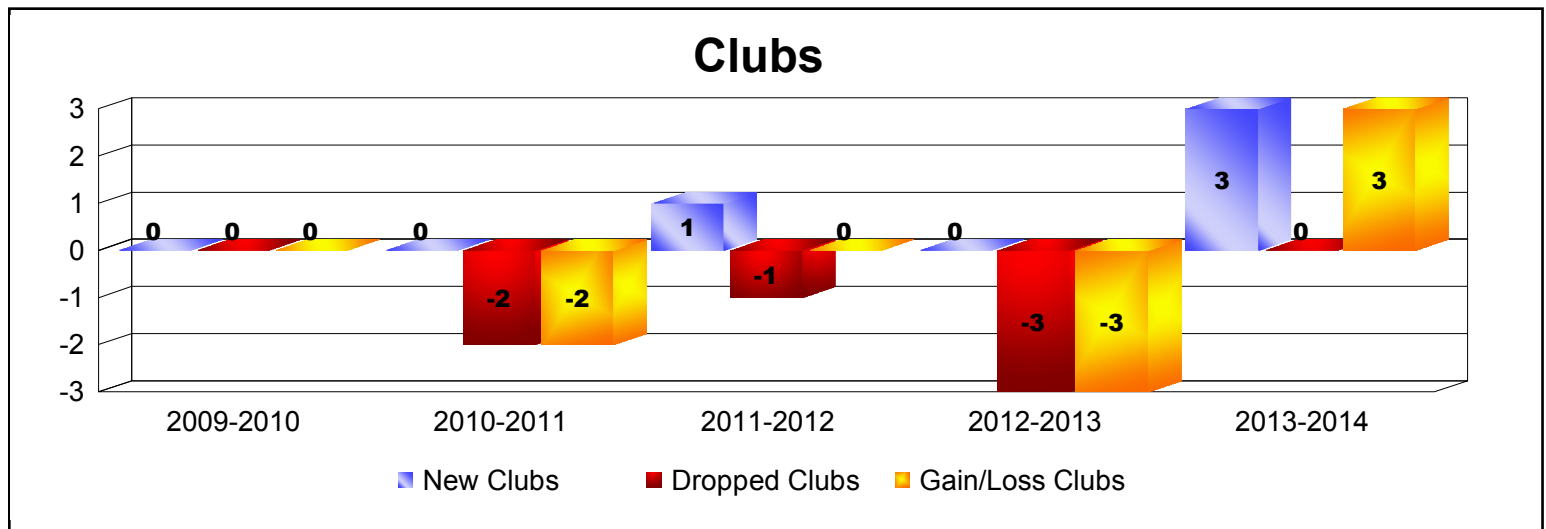

Year	New Clubs	Dropped Clubs	Gain/ Loss Clubs	New Members	Charter Members	Reinstate Members	Transfer Members	Total Member Added	Total Members Dropped	Gain/ Loss Members
2009-2010	0	0	0	58	0	2	6	66	-86	-20
2010-2011	0	-2	-2	62	0	6	5	73	-122	-49
2011-2012	1	-1	0	60	21	4	1	86	-95	-9
2012-2013	0	-3	-3	60	0	4	8	72	-120	-48
2013-2014	3	0	3	55	61	5	5	126	-86	40
Average	1	-1	0	59	16	4	5	85	-102	-17

Year	New Clubs	Dropped Clubs	Gain/ Loss Clubs	New Members	Charter Members	Reinstate Members	Transfer Members	Total Member Added	Total Members Dropped	Gain/ Loss Members
2009-2010	0	0	0	4	0	1	0	5	-5	0
2010-2011	0	0	0	1	0	0	0	1	0	1
2011-2012	0	0	0	6	0	0	0	6	-7	-1
2012-2013	0	0	0	1	0	0	0	1	-3	-2
2013-2014	0	0	0	2	0	1	0	3	-2	1
Average	0	0	0	3	0	0	0	3	-3	0