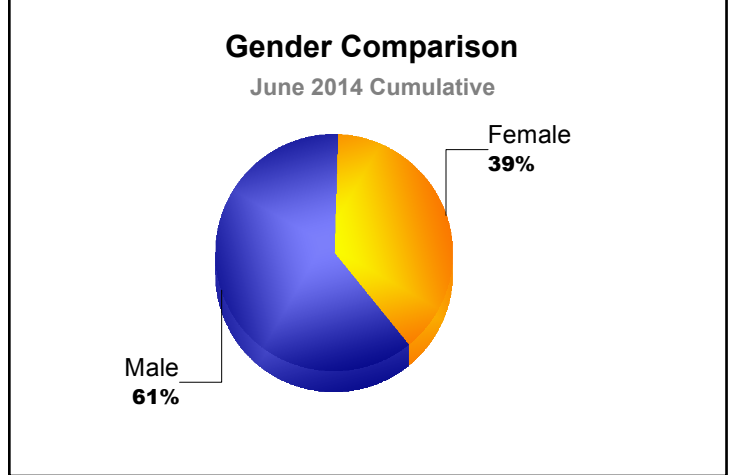

Year	New Clubs	Dropped Clubs	Gain/ Loss Clubs	New Members	Charter Members	Reinstate Members	Transfer Members	Total Member Added	Total Members Dropped	Gain/ Loss Members
2009-2010	0	0	0	58	0	2	6	66	-86	-20
2010-2011	0	-2	-2	62	0	6	5	73	-122	-49
2011-2012	1	-1	0	60	21	4	1	86	-95	-9
2012-2013	0	-3	-3	60	0	4	8	72	-120	-48
2013-2014	3	0	3	55	61	5	5	126	-86	40
Average	1	-1	0	59	16	4	5	85	-102	-17